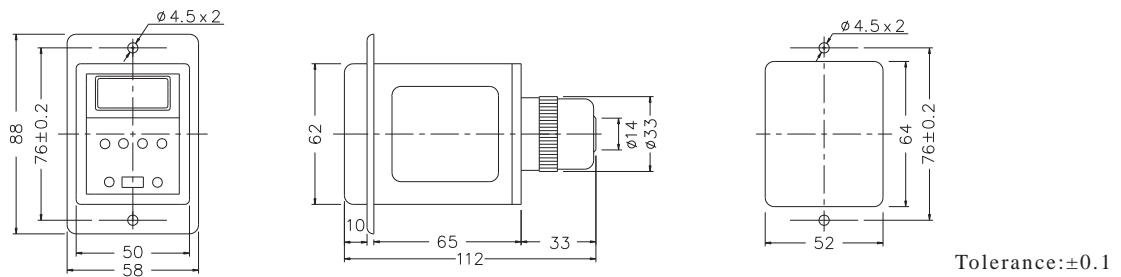

TYPE SELECTION :

Source type	DC voltage	
Output contact	2C	
Voltage detect range 8-60V	AEVR-ND	AEVR-YD

CONNECTION :

TIMING CHART :

DIMENSIONS : (mm)

N type(Surface Mounting): Using 8PFA Socket

Y type(Flush Mounting): Using US-08 Socket or P3G-08 Socket