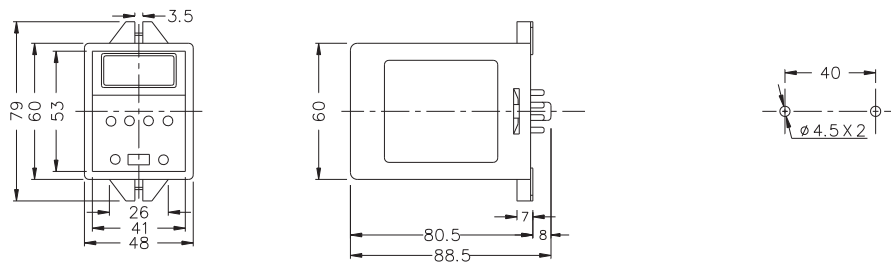

TYPE SELECTION :

Source type	DC voltage	
Output contact	2C	
Voltage detect range 8-60V	AEVR-ND	AEVR-YD

CONNECTION :

TIMING CHART :

DIMENSIONS : (mm)

N type(Surface Mounting): Using 8PFA Socket

Y type(Flush Mounting): Using US-08 Socket or P3G-08 Socket