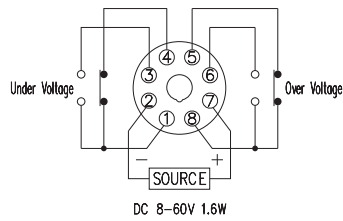

SPECIFICATION :

Operating voltage	DC(V): 8 - 60
Allowable operating voltage range	85~110% of rated operating voltage
Rated frequency	50 / 60 Hz
Detecting method	Detect DC supply voltage
Detecting range	8 ~ 60VDC
Reset time	1S / 5S
Display	Display resolution $\pm 1\%$
Contact rating	250VAC 5A (resistive load)
Power consumption	Approx. 3.3VA
Life	Mechanical: 5,000,000 times Electrical: 100,000 times
Ambient temperature	-10 ~ +50°C (without condensation & freezing)
Ambient humidity	MAX 85%RH (without condensation)
Altitude	MAX 2000m
Weight	Approx. 135g

TYPE SELECTION :

Source type	DC voltage	
Output contact	2C	
Voltage detect range 8-60V	AEVR-ND	AEVR-YD

CONNECTION :

TIMING CHART :

DIMENSIONS : (mm)

N type(Surface Mounting): Using 8PFA Socket

Y type(Flush Mounting): Using US-08 Socket or P3G-08 Socket