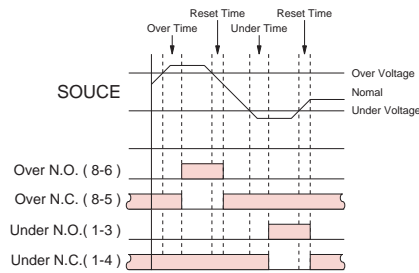

SPECIFICATION :

Operating voltage	DC(V): 8 - 60
Allowable operating voltage range	85~110% of rated operating voltage
Rated frequency	50 / 60 Hz
Detecting method	Detect DC supply voltage
Detecting range	8 ~ 60VDC
Reset time	1S / 5S
Display	Display resolution $\pm 1\%$
Contact rating	250VAC 5A (resistive load)
Power consumption	Approx. 3.3VA
Life	Mechanical: 5,000,000 times Electrical: 100,000 times
Ambient temperature	-10 ~ +50°C (without condensation & freezing)
Ambient humidity	MAX 85%RH (without condensation)
Altitude	MAX 2000m
Weight	Approx. 135g

TYPE SELECTION :

Source type	DC voltage	
Output contact	2C	
Voltage detect range 8-60V	AEVR-ND	AEVR-YD

CONNECTION :

TIMING CHART :

DIMENSIONS : (mm)

N type(Surface Mounting): Using 8PFA Socket

Y type(Flush Mounting): Using US-08 Socket or P3G-08 Socket